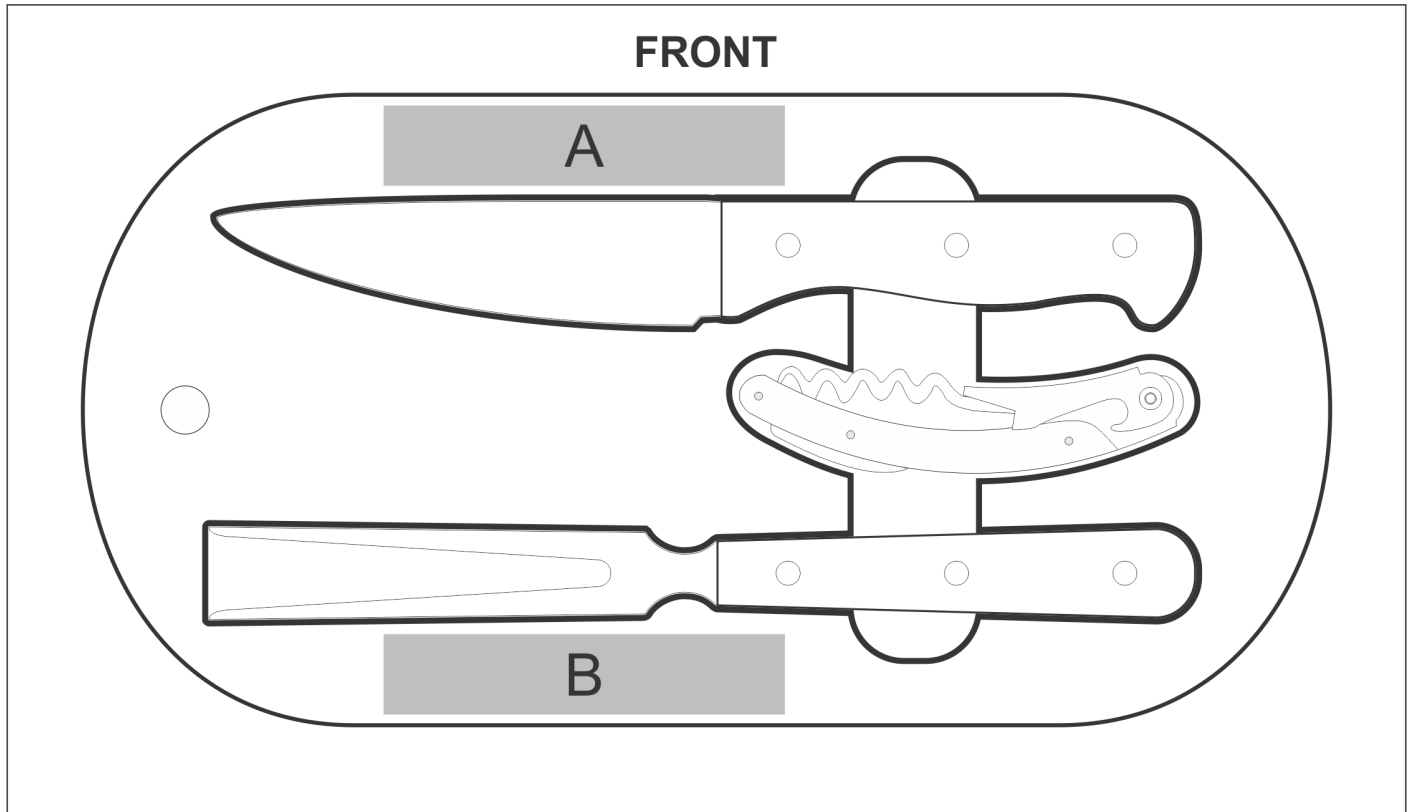

# HL-OK-138-B

### Need to know:

- Includes 1-Position Laser Engraving (setup fees apply)
- Laser Colour: Tonal
- Due to tonal variations in the wood the laser engraving will vary from one item to the next and will likely vary in the same item.

#### **Position A**

1. Laser Engraving (LC)  
N/A  
Size: 100mm wide x 20mm high

#### **Position B**

1. Laser Engraving (LC)  
N/A  
Size: 100mm wide x 20mm high